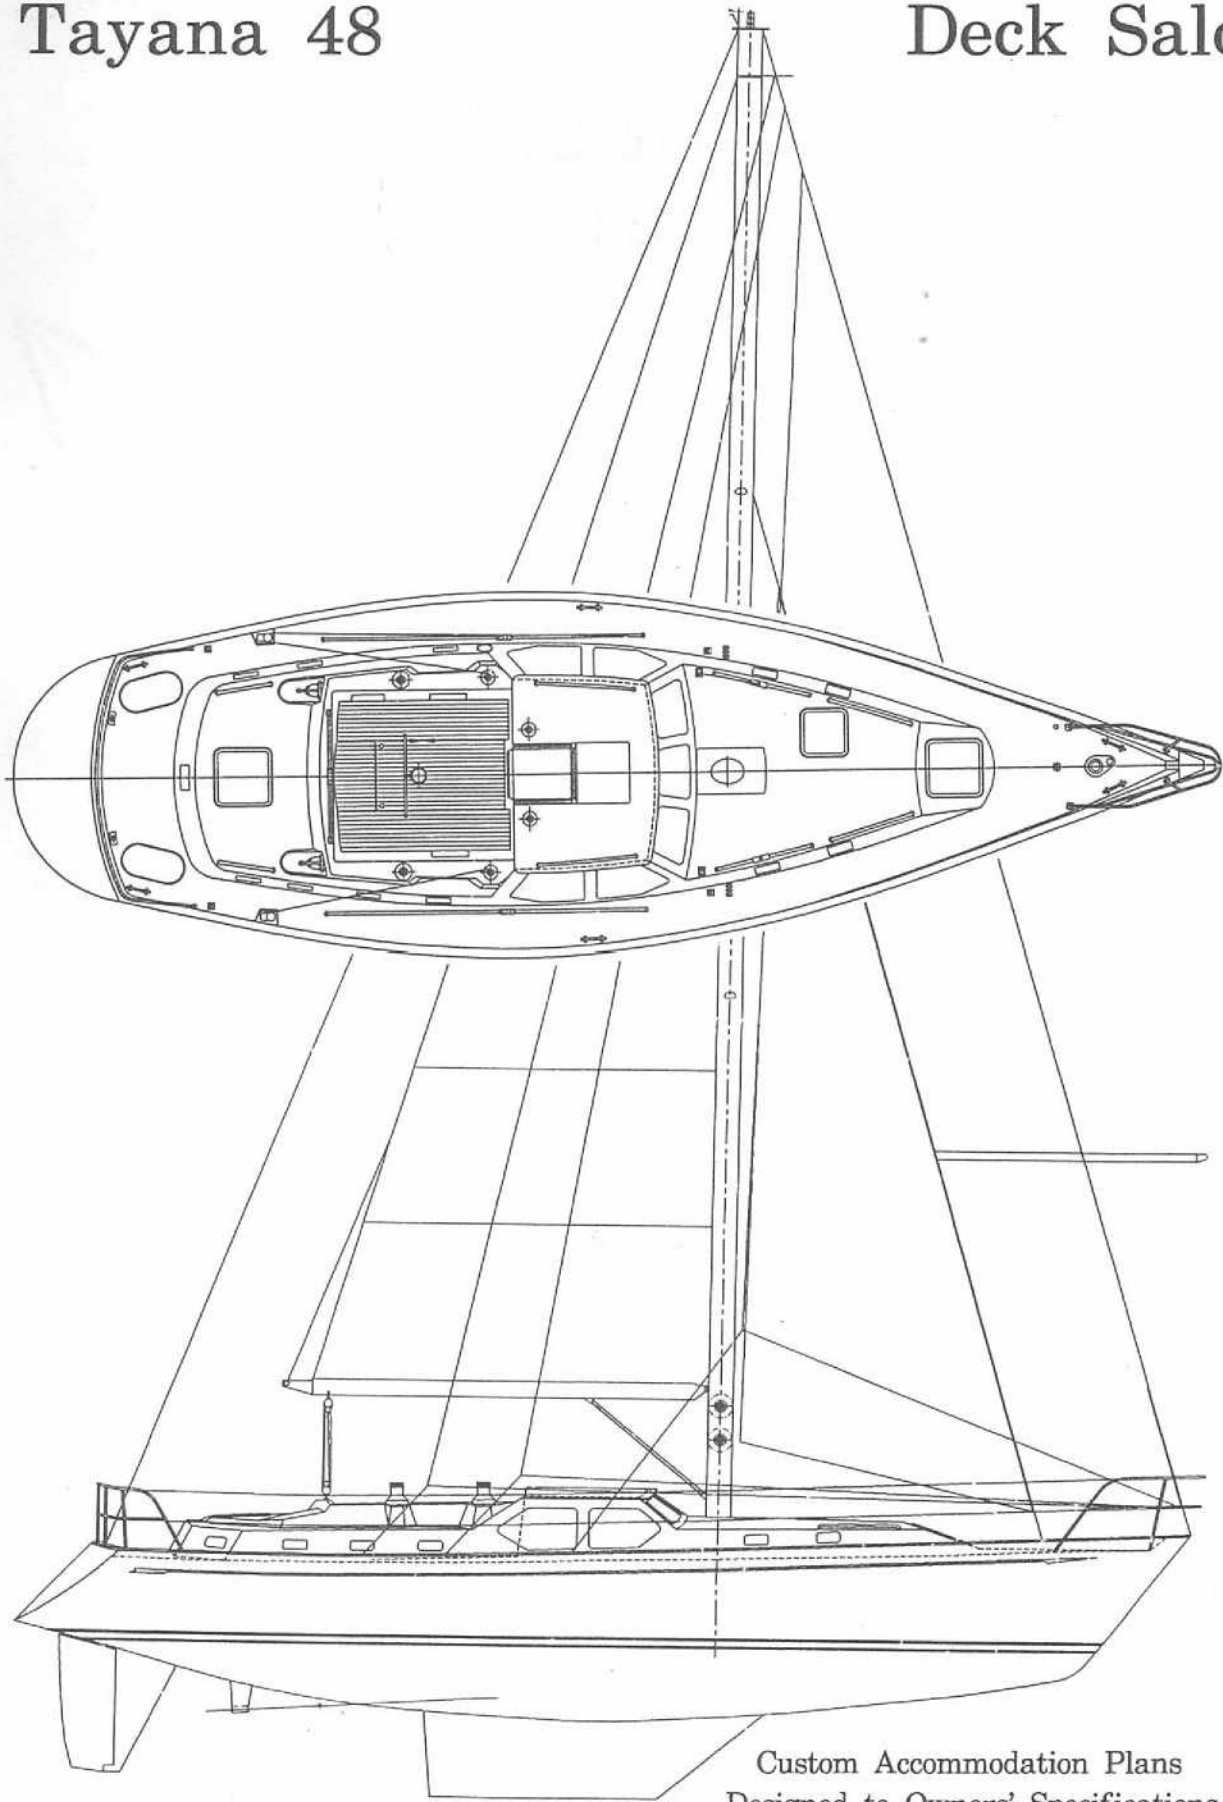

TAYANA 48

Designed by : ROBERT PERRY

<u>L.O.A.</u>	<u>48'0"</u>
<u>L.W.L.</u>	<u>40'3"</u>
<u>Beam</u>	<u>14'6"</u>
<u>Draft(Deep)</u>	<u>6'0"</u>
<u>Draft Shoal (option)</u>	<u>5'3"</u>
<u>Ballast</u>	<u>11,675 lbs</u>
<u>Displacement</u>	<u>35,000 lbs</u>
<u>Sail Area</u>	<u>1,048 sq.ft.</u>

Tayana 48

Center Cockpit -2 Stateroom

Accommodation Plan

Custom Accommodation Plans
Designed to Owners' Specifications

Tayana 48

Deck Saloon

Custom Accommodation Plans
Designed to Owners' Specifications
