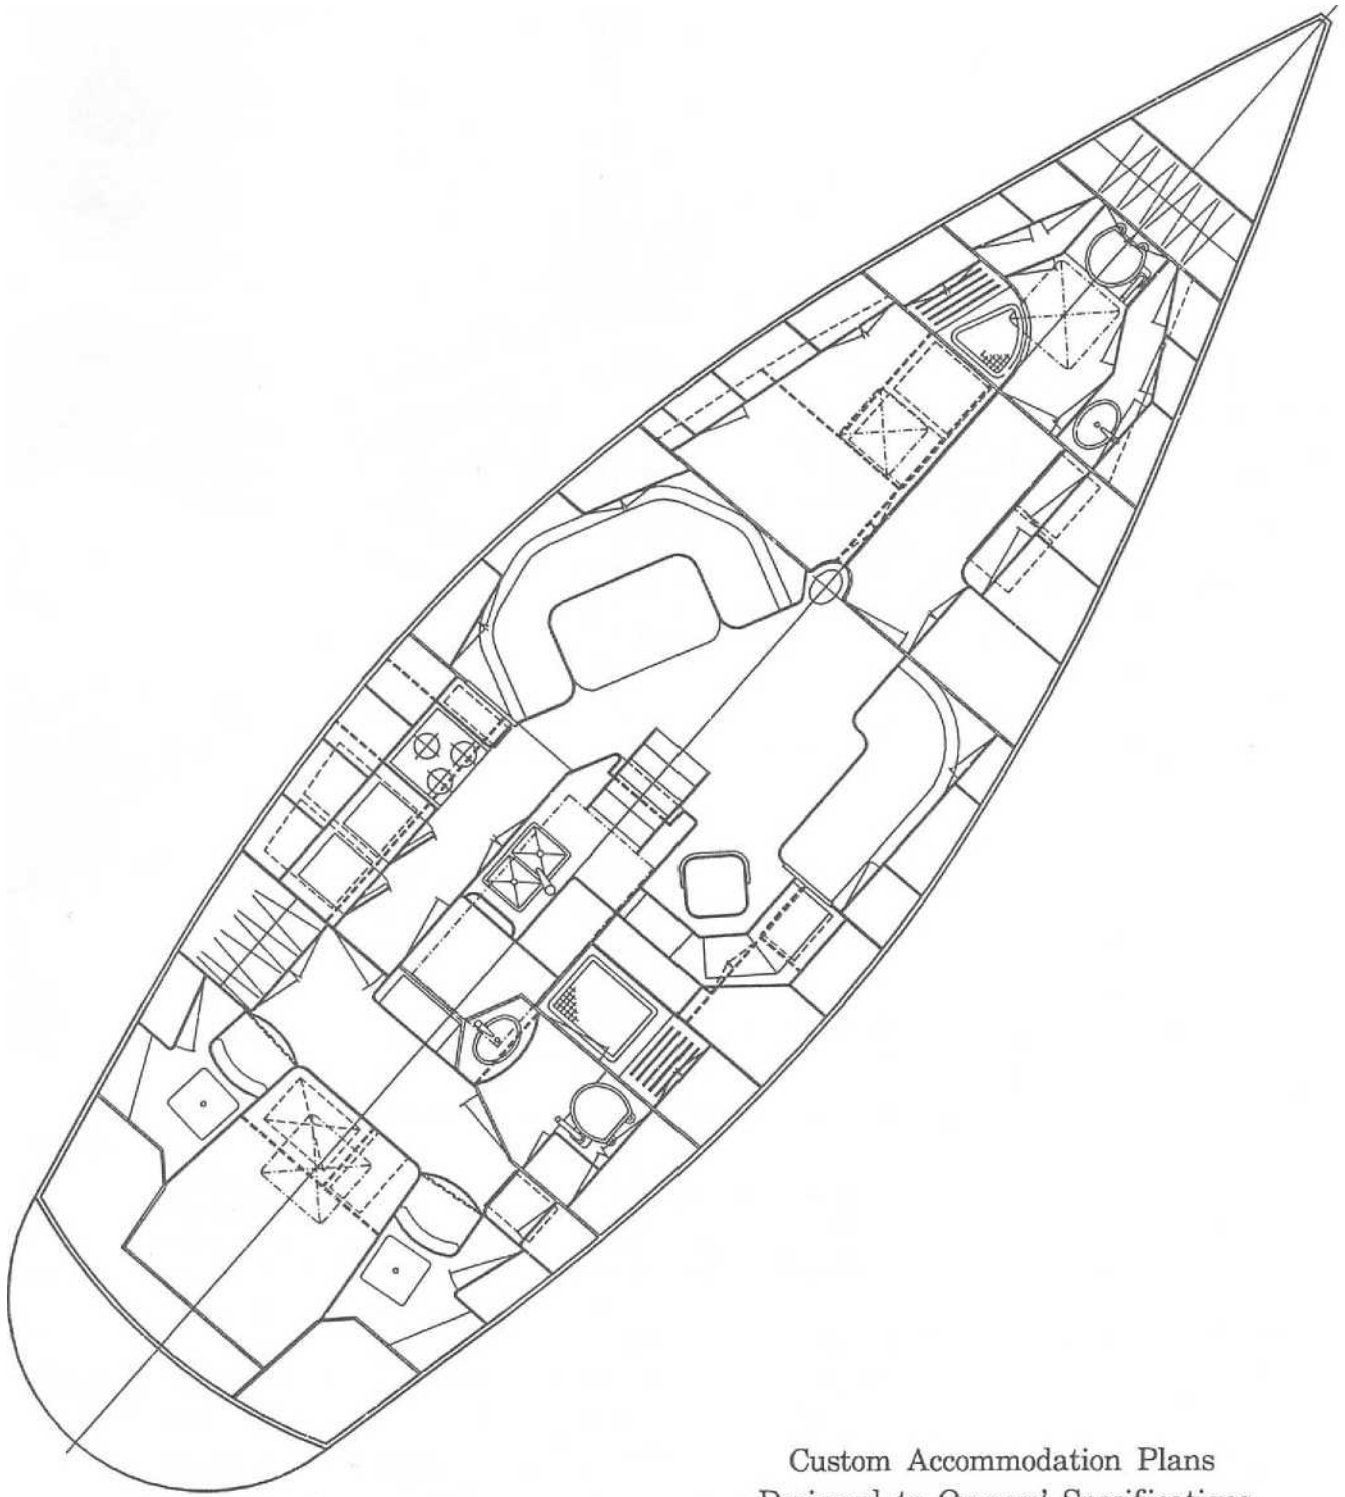

TAYANA 48

Designed by : ROBERT PERRY

<u>L.O.A.</u>	<u>48'0"</u>
<u>L.W.L.</u>	<u>40'3"</u>
<u>Beam</u>	<u>14'6"</u>
<u>Draft(Deep)</u>	<u>6'0"</u>
<u>Draft Shoal (option)</u>	<u>5'3"</u>
<u>Ballast</u>	<u>11,675 lbs</u>
<u>Displacement</u>	<u>35,000 lbs</u>
<u>Sail Area</u>	<u>1,048 sq.ft.</u>

60.HAI CHIEN ROAD CHUNG MEN VILLAGE
LIN YUAN KAOHSIUNG HSIEN • 832 TAIWAN
REPUBLIC OF CHINA

TA-YANG YACHT BUILDING CO., LTD.

Tayana 48

Center Cockpit - 3 Stateroom

Accommodation Plan

Custom Accommodation Plans
Designed to Owners' Specifications

Tayana 48

Center Cockpit -2 Stateroom

Accommodation Plan

Custom Accommodation Plans
Designed to Owners' Specifications

Tayana 48

Deck Saloon

Custom Accommodation Plans
Designed to Owners' Specifications
