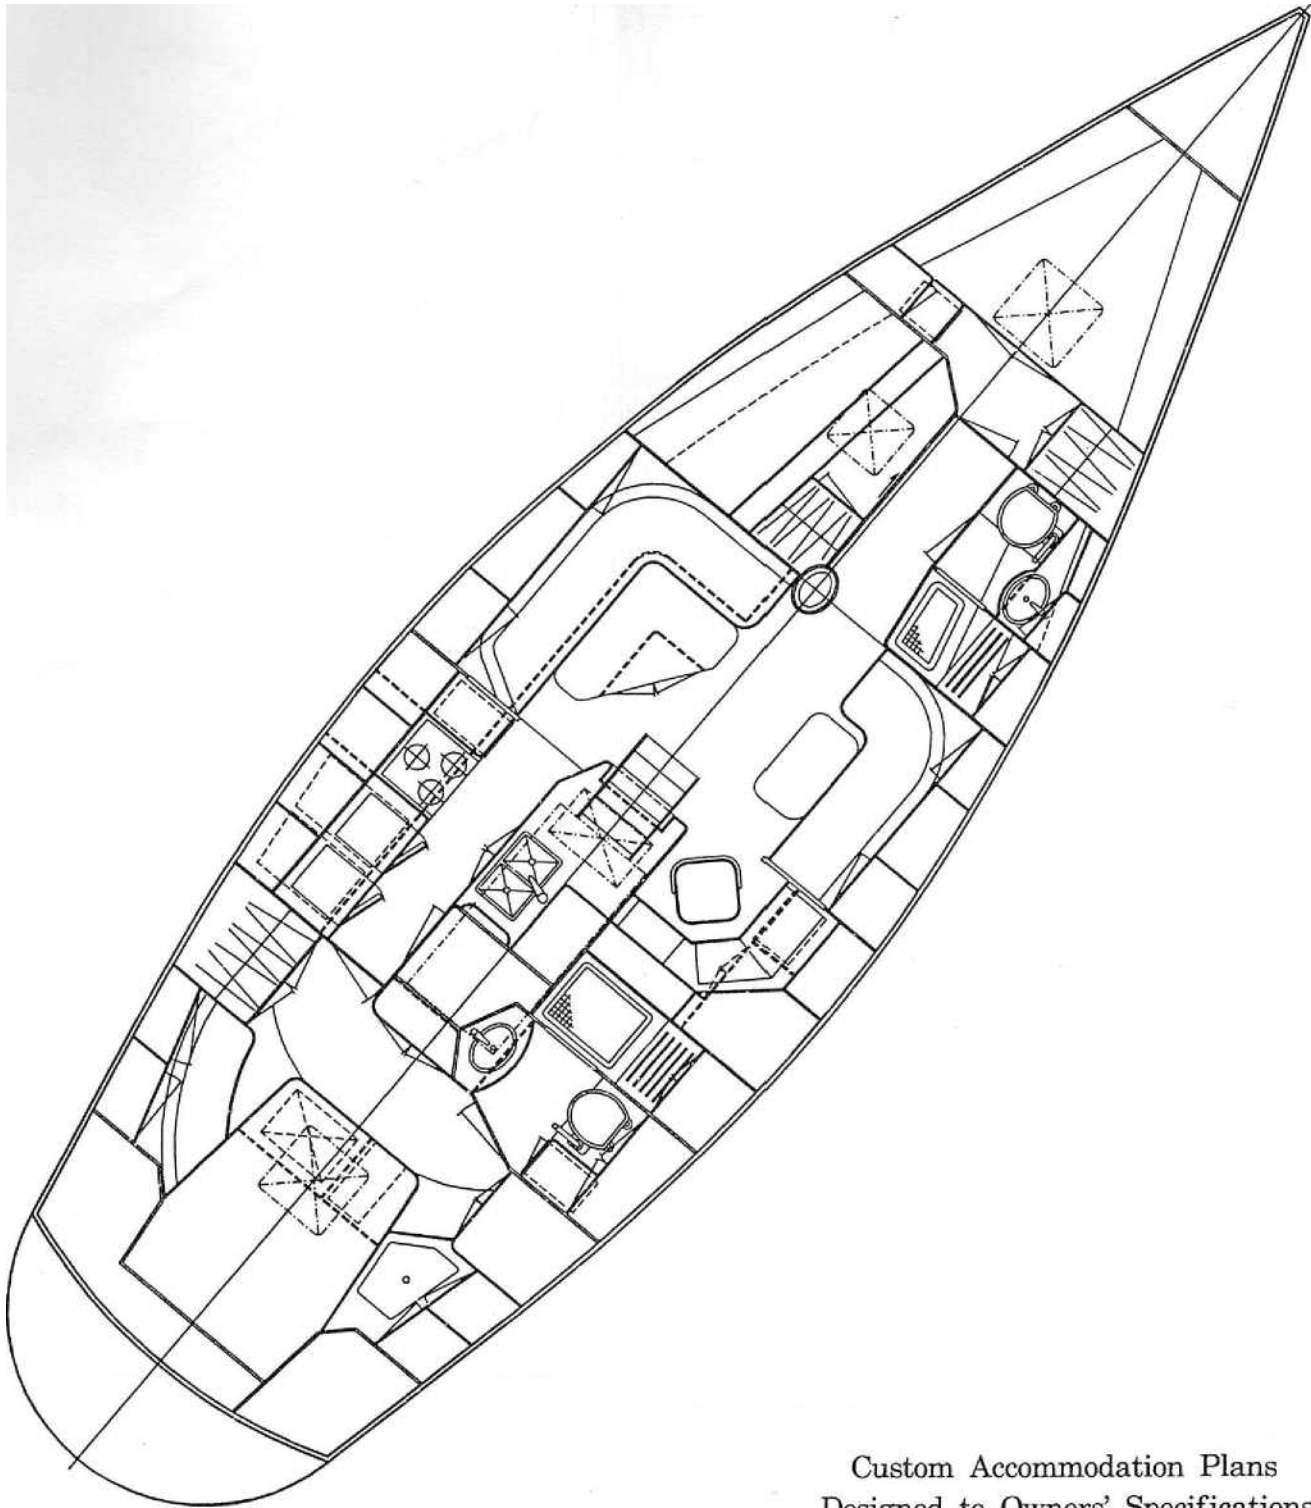

Tayana 48

Center Cockpit - 3 Stateroom

Accommodation Plan

Custom Accommodation Plans
Designed to Owners' Specifications